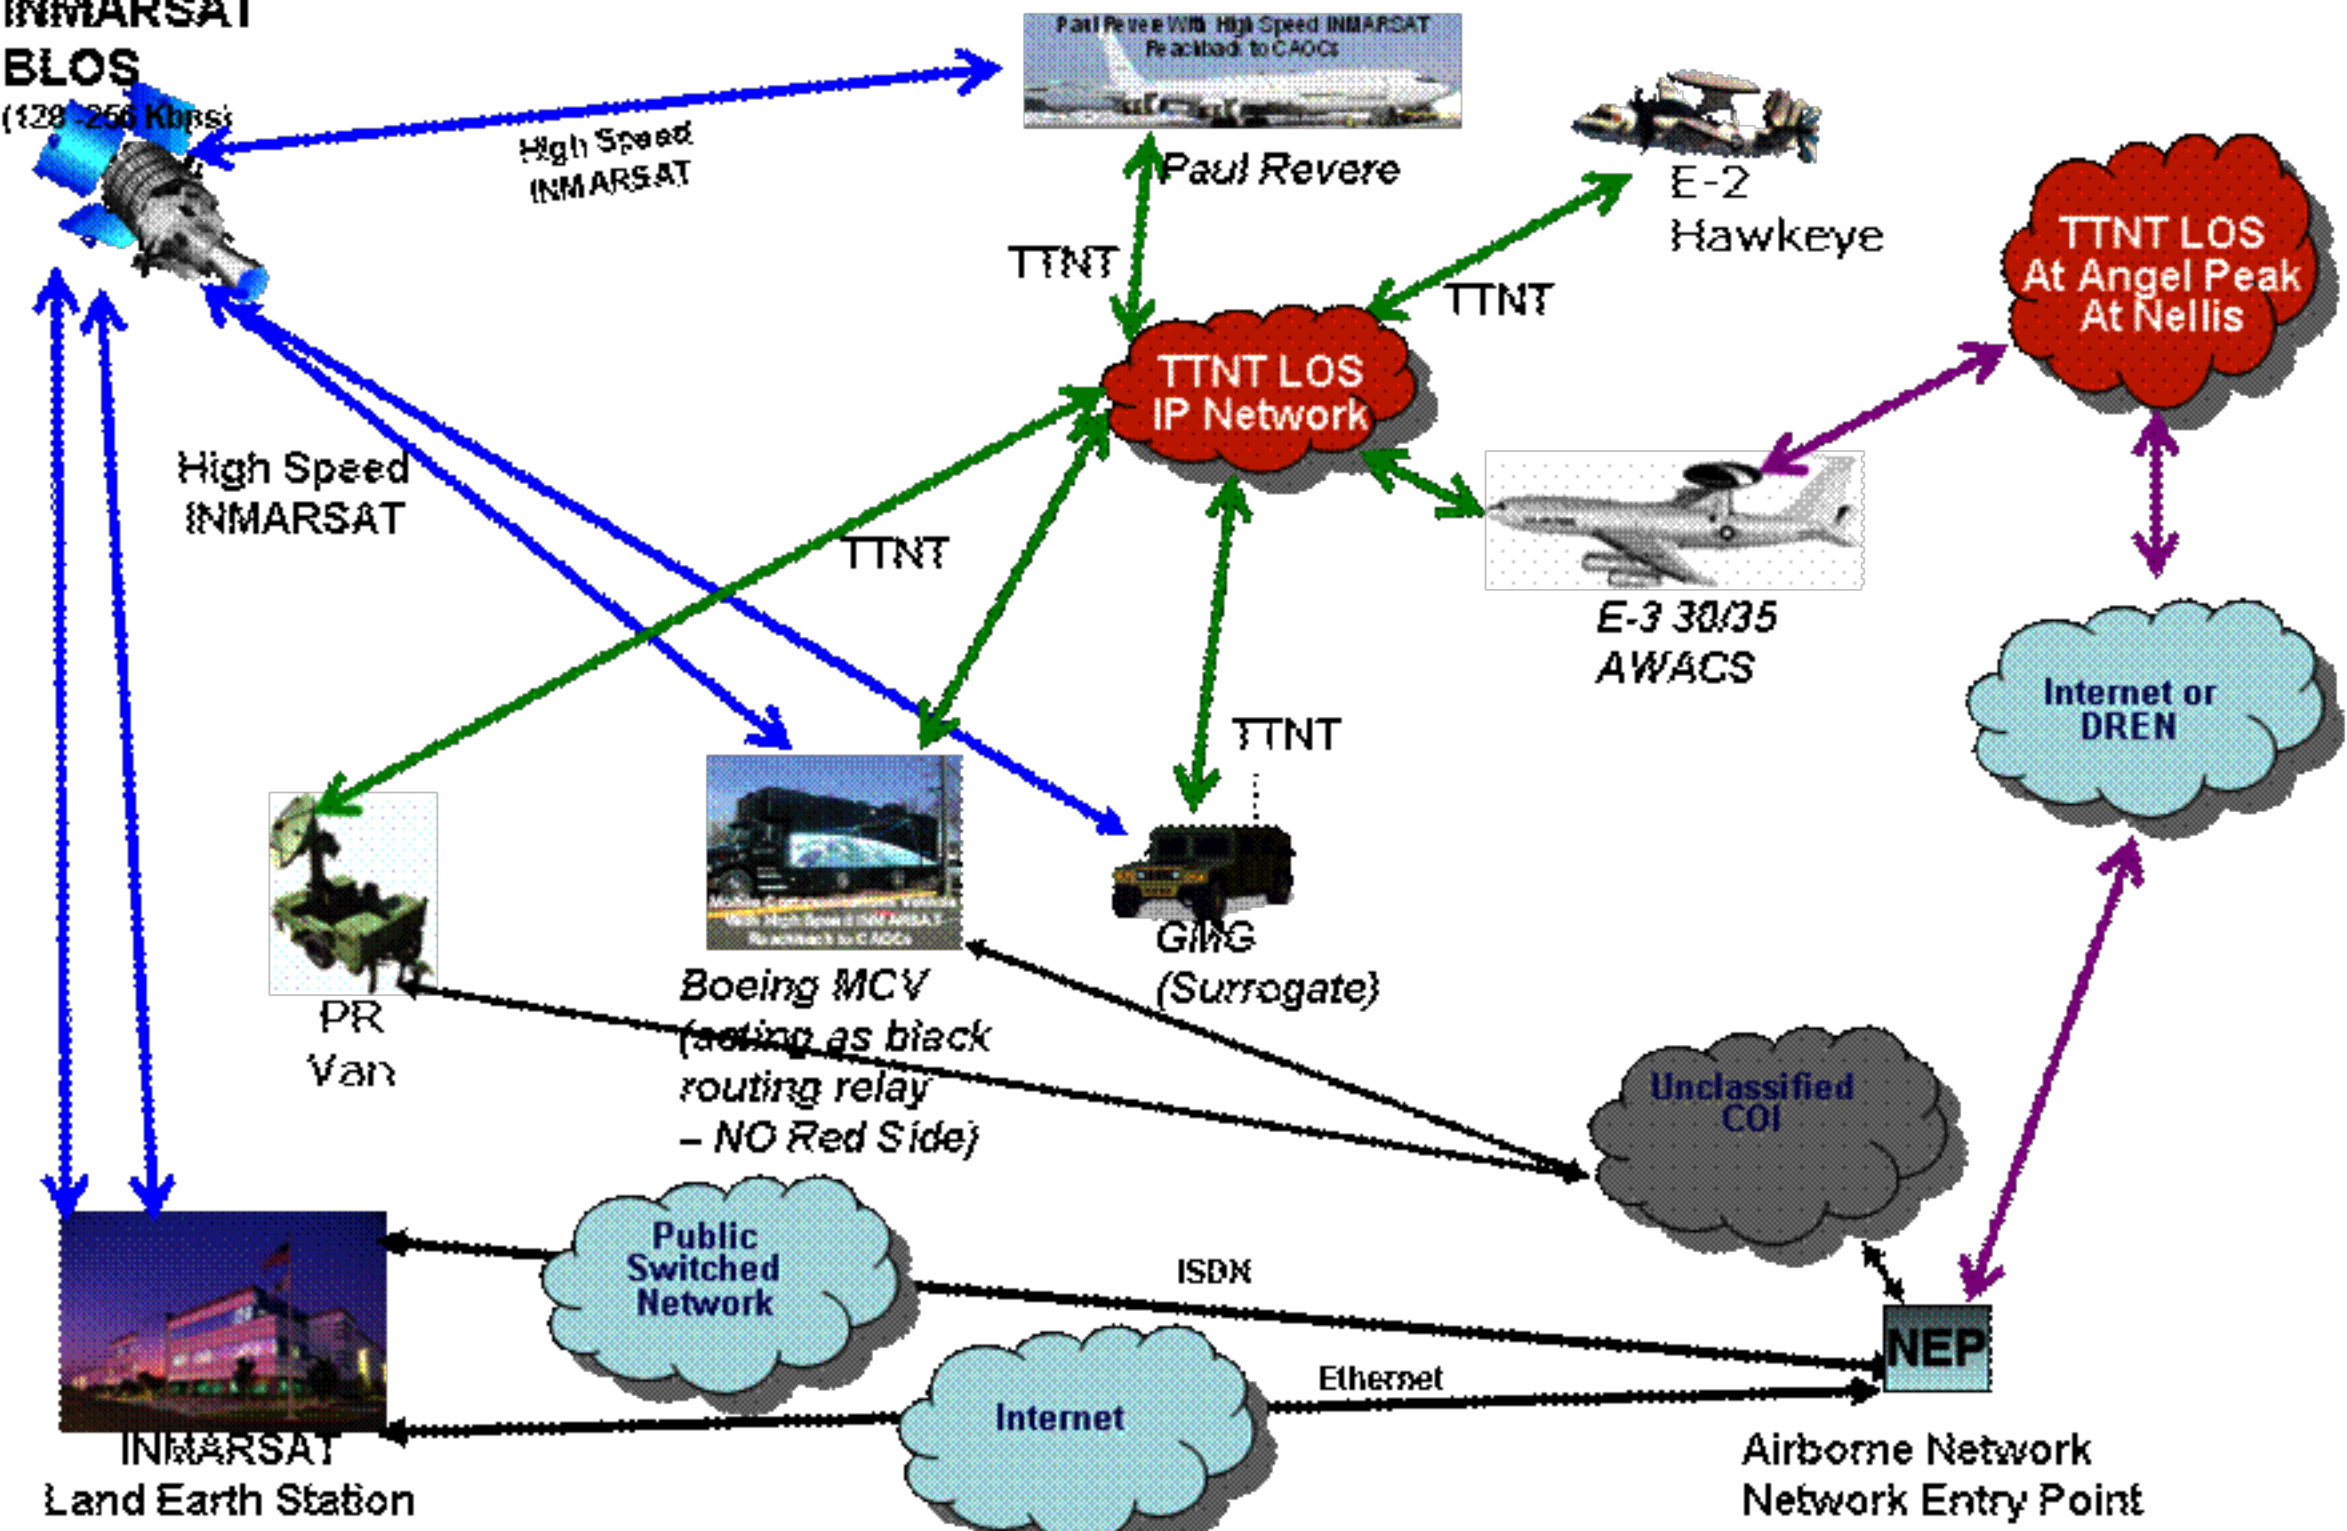

Empire Challenge LOS/BLOS Black IP Net

**INMARSAT
BLOS**
(128-256 Kbps)

Paul Revere

E-2 Hawkeye

E-3 30/35 AWACS

Boeing MCV
(acting as black routing relay - NO Red Side)

GING (Surrogate)

PR Van

INMARSAT Land Earth Station

Public Switched Network

Internet

Unclassified COI

Internet or DREN

TTNT LOS At Angel Peak At Nellis

NEP
Airborne Network Network Entry Point